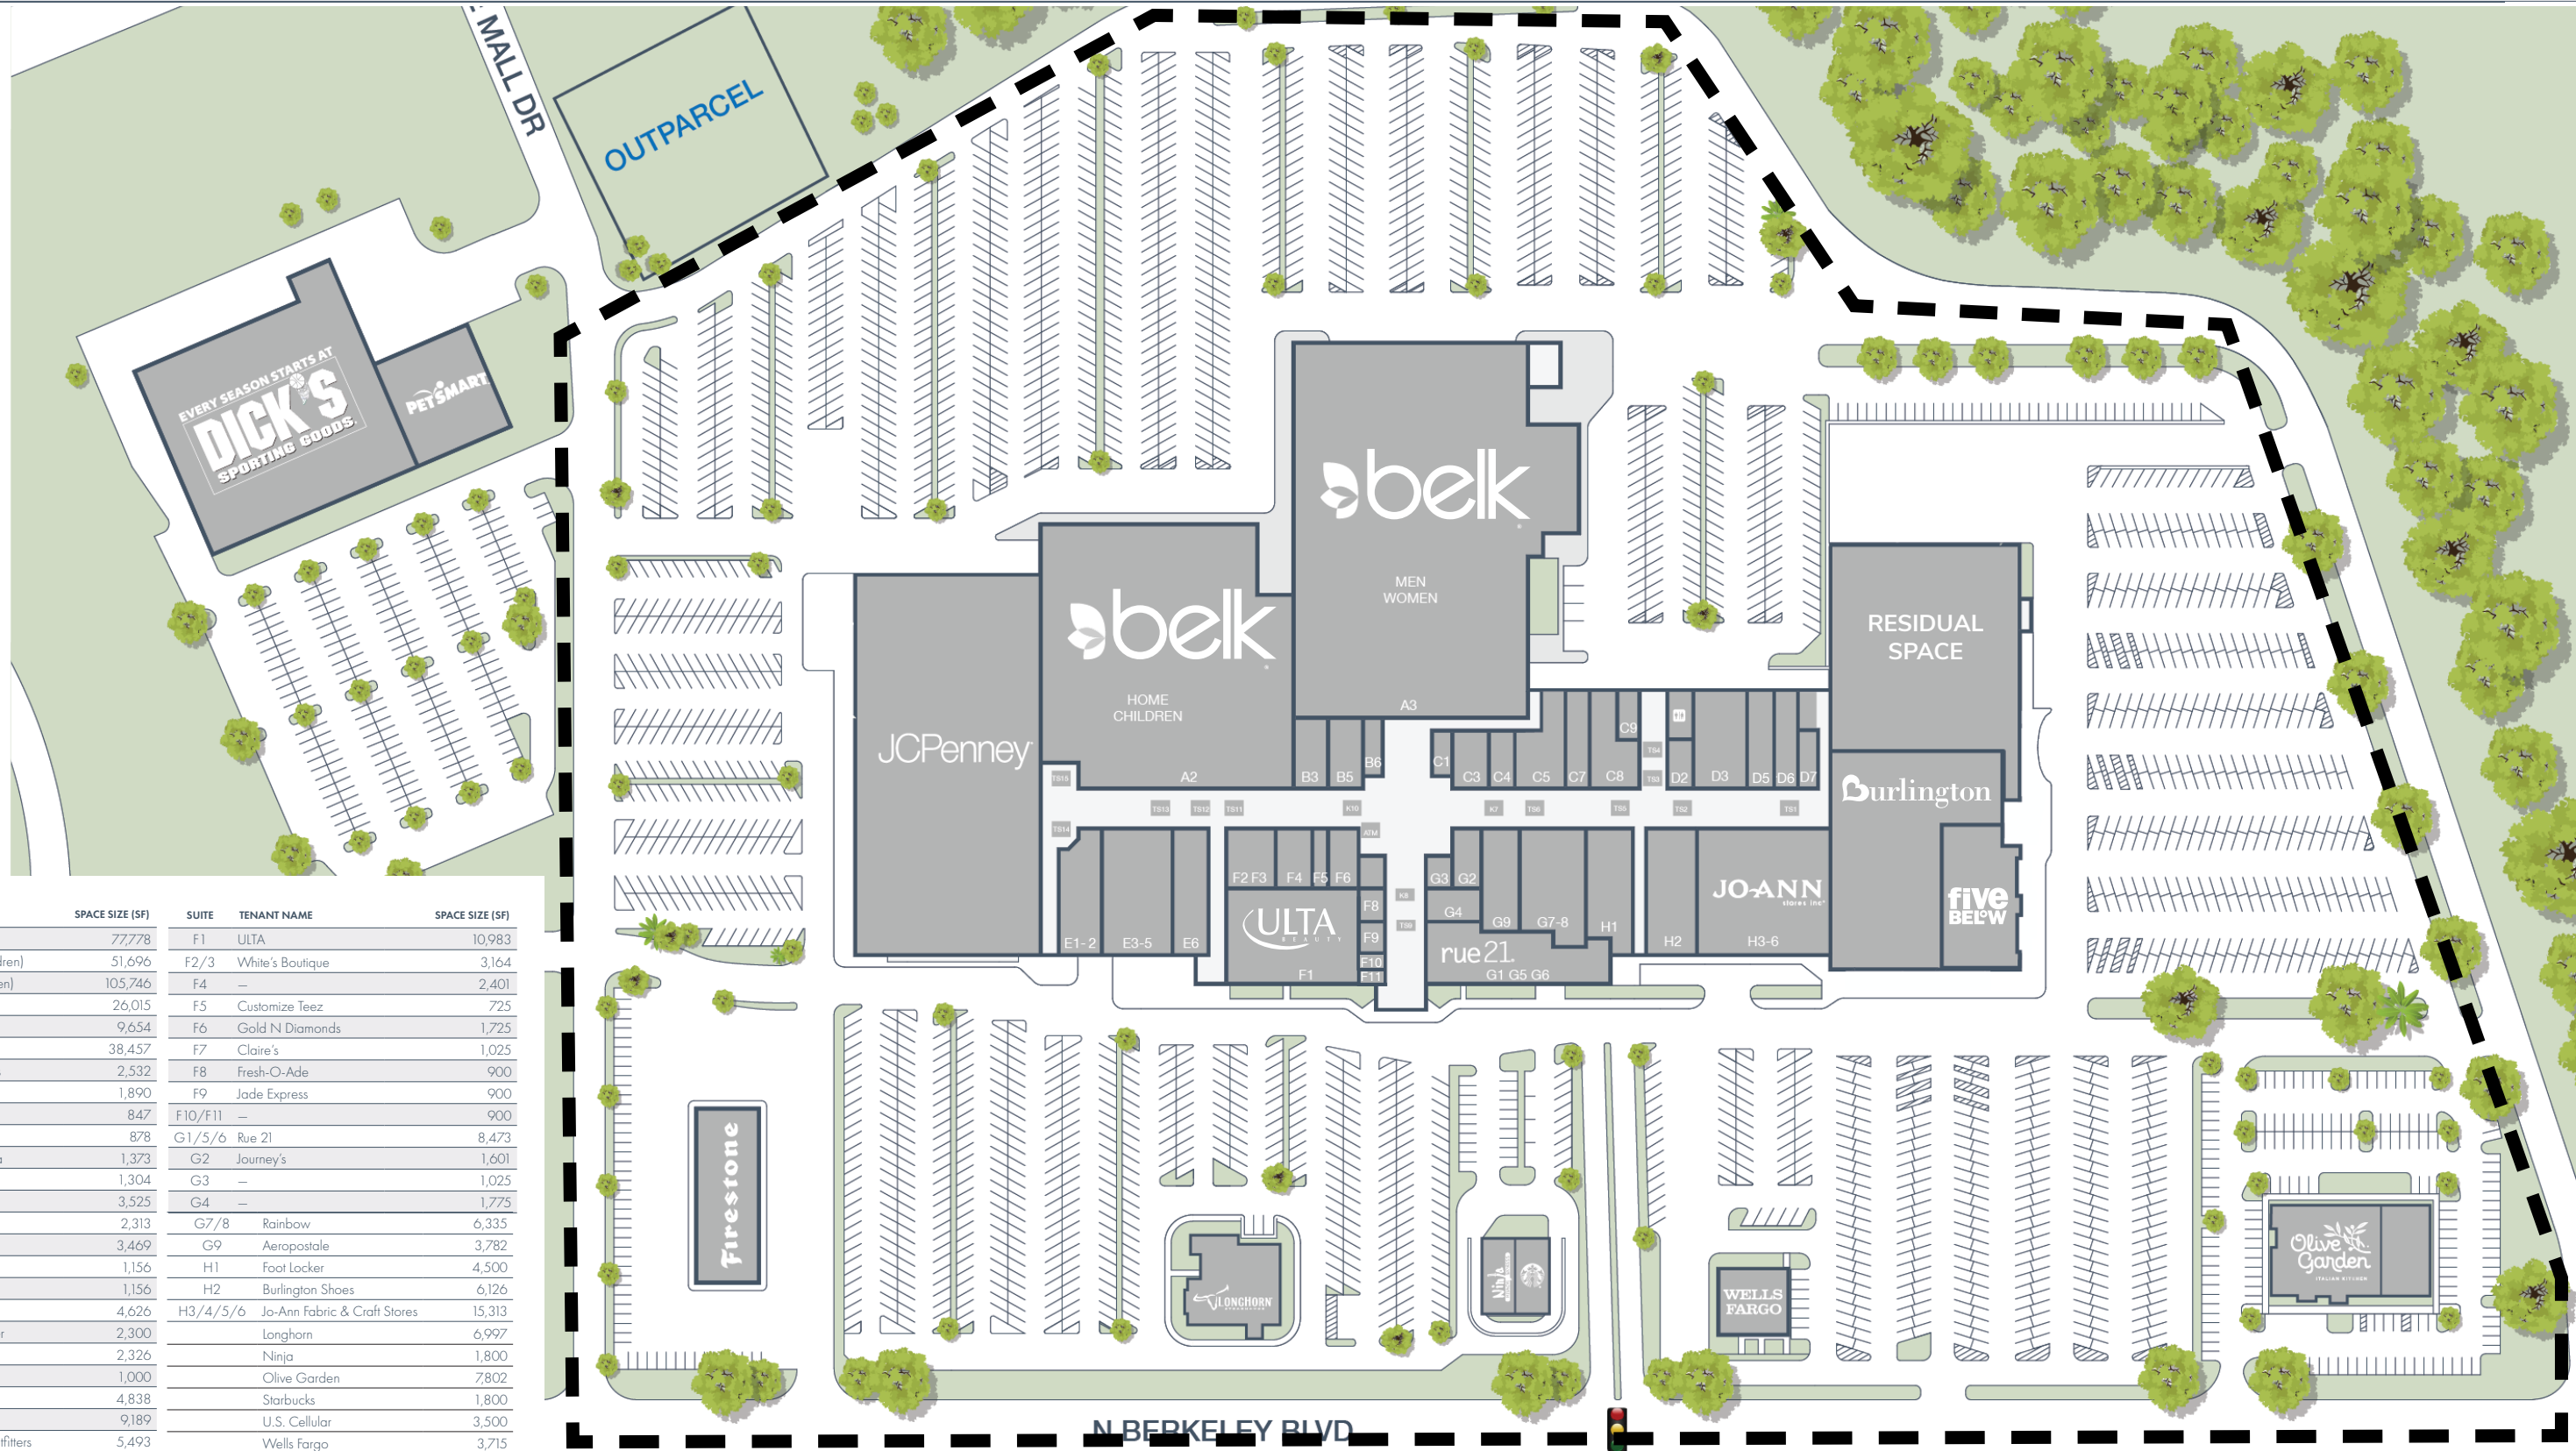

CK
Childress
Klein

BERKELEY MALL GOLDSBORO, NC

Overview

Berkeley Mall is a 458,000 SF regional mall located on North Berkeley Boulevard in Goldsboro, NC. Anchored by Belk, Belk Home & Children, Burlington, Five Below, JC Penney and Ulta Beauty, Berkeley Mall is the only enclosed, regional mall in a 40-mile radius and serves a primary trade area that reaches seven counties. Berkeley Corner is a 57,000 SF center with Dick's Sporting Goods and PetSmart located adjacent to the mall. Goldsboro is the home of Seymour Johnson Air Force Base and its 4,600 active-duty personnel and 1,000 civilian employees. The trade area boasts a stable employment base and low cost of living, and Berkeley Mall is the focal point of a bustling retail corridor that includes Target, TJMaxx, Ross, and Hobby Lobby.

SUITE	TENANT NAME	SPACE SIZE (SF)	SUITE	TENANT NAME	SPACE SIZE (SF)
A1	JCPenney	77,778	F1	ULTA	10,983
A2	Belk (Home & Children)	51,696	F2/3	White's Boutique	3,164
A3	Belk (Men & Women)	105,746	F4	—	2,401
A4	Burlington	26,015	F5	Customize Teez	725
	Five Below	9,654	F6	Gold N Diamonds	1,725
	Residual Space	38,457	F7	Claire's	1,025
B3	Bath & Body Works	2,532	F8	Fresh-O-Ade	900
B5	Gamestop	1,890	F9	Jade Express	900
B6	—	847	F10/F11	—	900
C1	Lily's Eyebrows	878	G1/5/6	Rue 21	8,473
C3	Meliara Health Spa	1,373	G2	Journey's	1,601
C4	GNC	1,304	G3	—	1,025
C5	—	3,525	G4	—	1,775
C7	GQ Fashion	2,313	G7/8	Rainbow	6,335
C8	Shoe Show	3,469	G9	Aeropostale	3,782
C9	—	1,156	H1	Foot Locker	4,500
D2	Tips N Toes	1,156	H2	Burlington Shoes	6,126
D3	GQ Menswear	4,626	H3/4/5/6	Jo-Ann Fabric & Craft Stores	15,313
D5	Jewelry Care Center	2,300		Longhorn	6,997
D6	—	2,326		Ninja	1,800
D7	—	1,000		Olive Garden	7,802
E1/2	Lenscrafters	4,838		Starbucks	1,800
E3/4/5	Hibbett Sports	9,189		U.S. Cellular	3,500
E6	American Eagle Outfitters	5,493		Wells Fargo	3,715